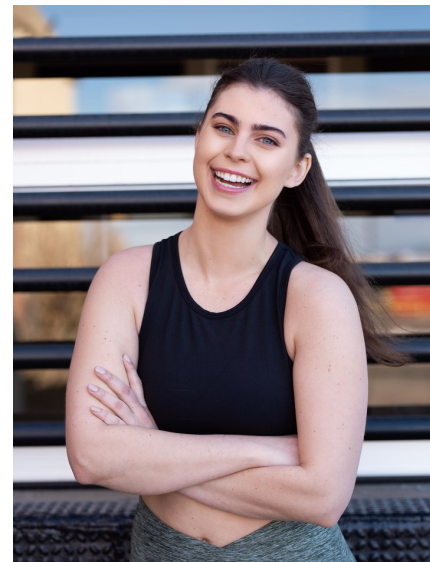

CAROLINE RICKMAN

WILHELMINADENVER

Height 5'9.5" Bust 36" C Waist 29" Hips 43.5" Dress 6-8 US Shoe 9.5 US
Hair Brunette Eyes Blue

Wilhelmina Denver
209 Kalamath Street #10
Denver, CO 80223
720-382-1512