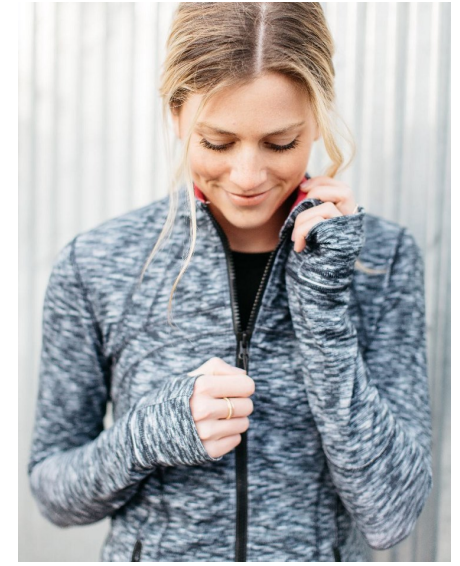

MAGGIE ECKER

WILHELMINADENVER

Height 5'8" Bust 34" A/B Waist 26.5" Hips 37.5" Dress 2 US Shoe 9 US
Hair Blonde Eyes Blue

Wilhelmina Denver
209 Kalamath Street #10
Denver, CO 80223
720-382-1512