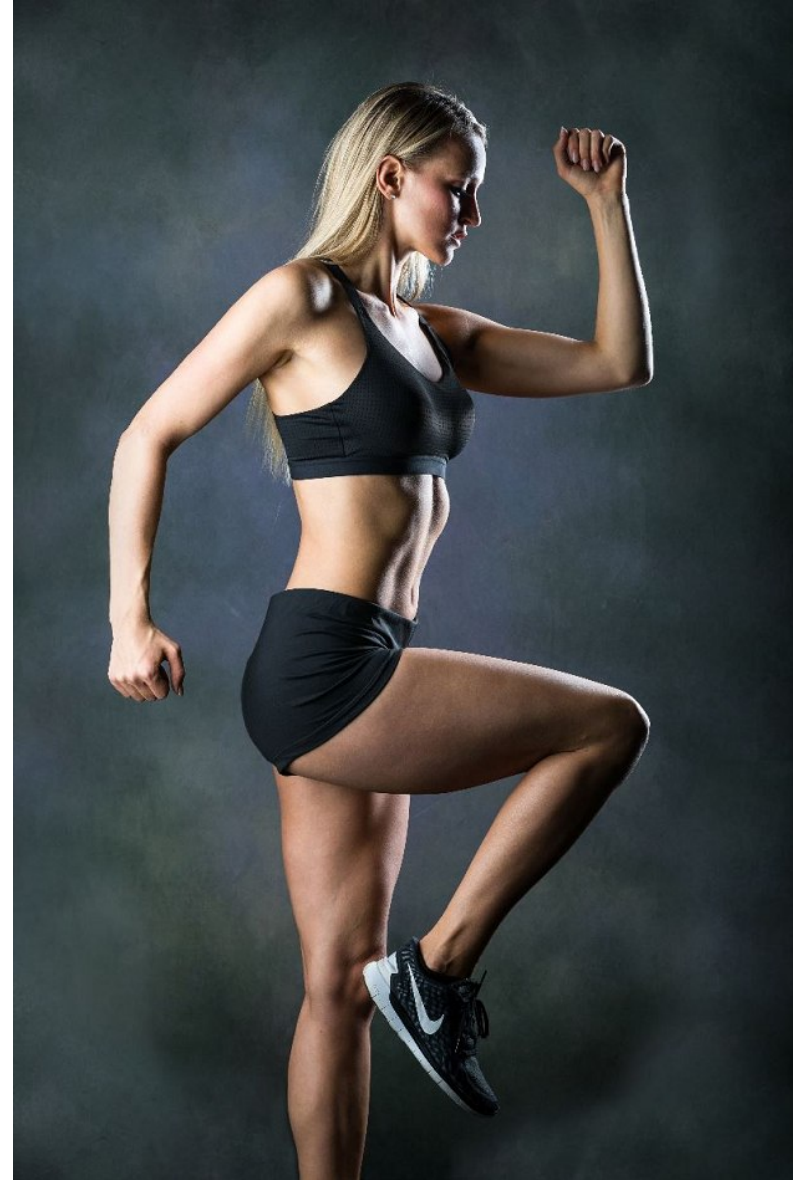

WILHELMINA DENVER

CHELSEA GRAY

Height 5'5" Bust 33.5" Waist 25.5" Hips 35.5" Dress 0 US Shoe 7 US (kids) Hair Blonde Eyes Blue

WILHELMINA DENVER

CHELSEA GRAY

Height 5'5" Bust 33.5" Waist 25.5" Hips 35.5" Dress 0 US Shoe 7 US (kids) Hair Blonde Eyes Blue

## CHELSEA GRAY

Height 5'5" Bust 33.5" Waist 25.5" Hips 35.5" Dress 0 US Shoe 7 US (kids) Hair Blonde Eyes Blue

WILHELMINA DENVER

CHELSEA GRAY

Height 5'5" Bust 33.5" Waist 25.5" Hips 35.5" Dress 0 US Shoe 7 US (kids) Hair Blonde Eyes Blue

WILHELMINA DENVER

CHELSEA GRAY

Height 5'5" Bust 33.5" Waist 25.5" Hips 35.5" Dress 0 US Shoe 7 US (kids) Hair Blonde Eyes Blue

WILHELMINA DENVER

## CHELSEA GRAY

Height 5'5" Bust 33.5" Waist 25.5" Hips 35.5" Dress 0 US Shoe 7 US (kids) Hair Blonde Eyes Blue