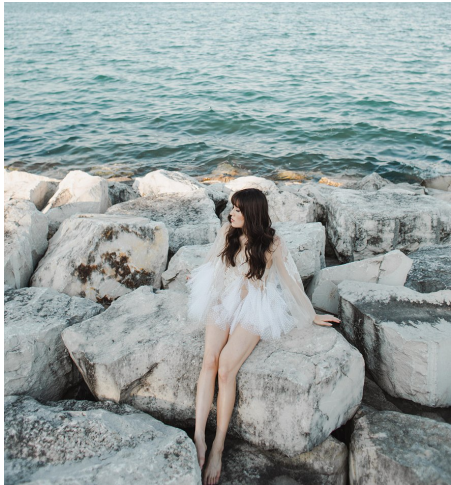

LEILANI EHTERTON

WILHELMINADENVER

Height 5'8" Bust 33" A Waist 25.5" Hips 36.5" Dress 2-4 US Shoe 8 US
Hair Brown Eyes Brown

Wilhelmina Denver
209 Kalamath Street #10
Denver, CO 80223
720-382-1512