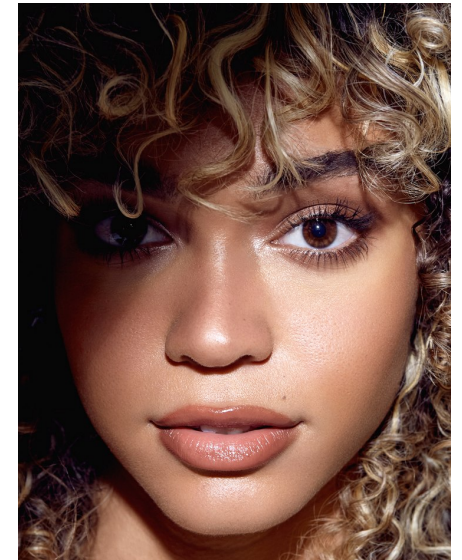

MYLA FLEMING

**WILHELMINA**DENVER

Height 5'6" Bust 31" C Waist 23.5" Hips 32.5" Dress 0 US Shoe 7.5 US  
Hair Brown Eyes Brown

Wilhelmina Denver  
209 Kalamath Street #10  
Denver, CO 80223  
720-382-1512