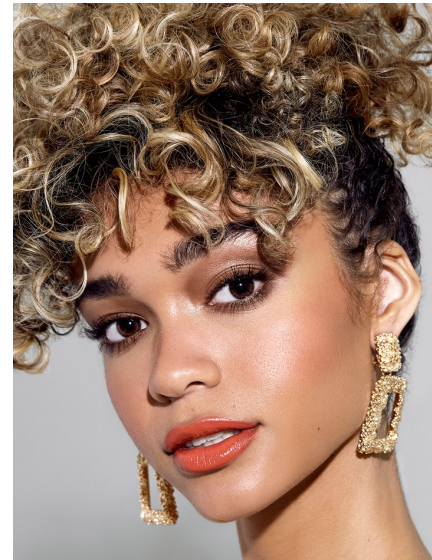

MYLA FLEMING

**WILHELMINA**DENVER

Height 5'6" Bust 31" C Waist 23.5" Hips 32.5" Dress 0 US Shoe 7.5 US  
Hair Brown Eyes Brown

Wilhelmina Denver  
209 Kalamath Street #10  
Denver, CO 80223  
720-382-1512