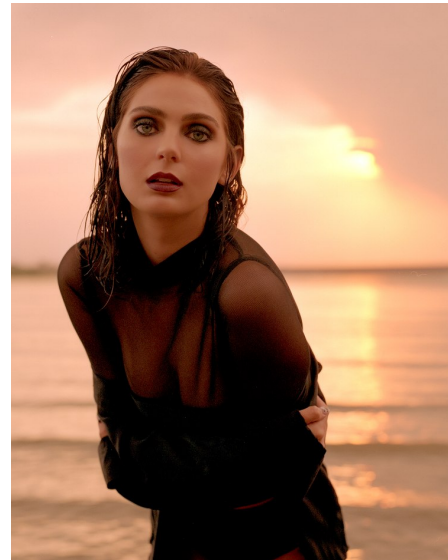

MATI SHAW

WILHELMINADENVER

Height 5'5.5" Bust 30" A/B Waist 24" Hips 37" Dress 0 US Shoe 9 US Top XS
Bottom S Hair Dark Brown Eyes Green

Wilhelmina Denver
209 Kalamath Street #10
Denver, CO 80223
720-382-1512