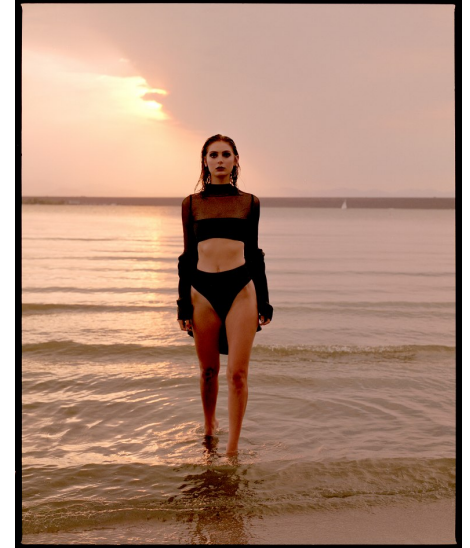

MATI SHAW

WILHELMINADENVER

Height 5'5.5" Bust 30" A/B Waist 24" Hips 37" Dress 0 US Shoe 9 US Top XS
Bottom S Hair Dark Brown Eyes Green

Wilhelmina Denver
209 Kalamath Street #10
Denver, CO 80223
720-382-1512