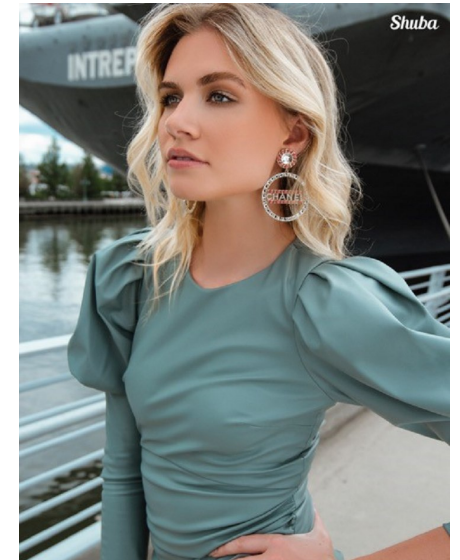

CLAIRE VANBEBER

WILHELMINADENVER

Height 5'10" Bust 32.5" A Waist 25" Hips 34.5" Dress 0 US Shoe 9 US
Hair Blonde Eyes Blue

Wilhelmina Denver
209 Kalamath Street #10
Denver, CO 80223
720-382-1512