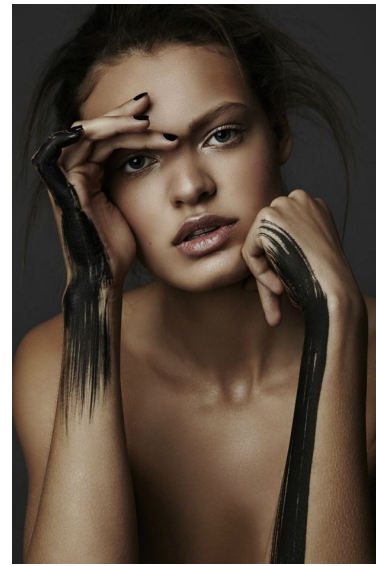

VALERIE WETMORE

Height 5'10" Bust 33" Waist 25" Hips 35.5" Dress 0 US Shoe 10 US Hair Brown
Eyes Blue

WILHELMINADENVER

Wilhelmina Denver
209 Kalamath Street #10
Denver, CO 80223
720-382-1512