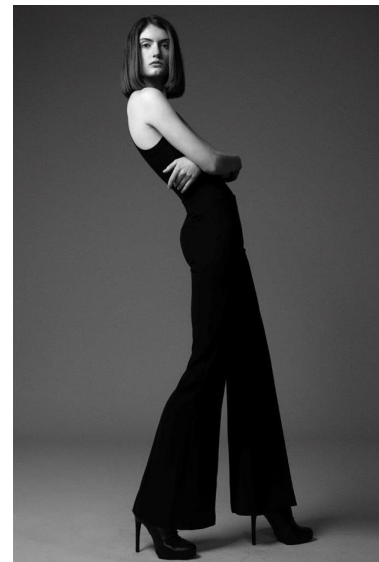

TIANA PERRY

Height 5'10.5" Bust 31" A Waist 23.5" Hips 34.5" Dress 0 US Shoe 9 US
Hair Brown Eyes Brown

WILHELMINADENVER

Wilhelmina Denver
209 Kalamath Street #10
Denver, CO 80223
720-382-1512