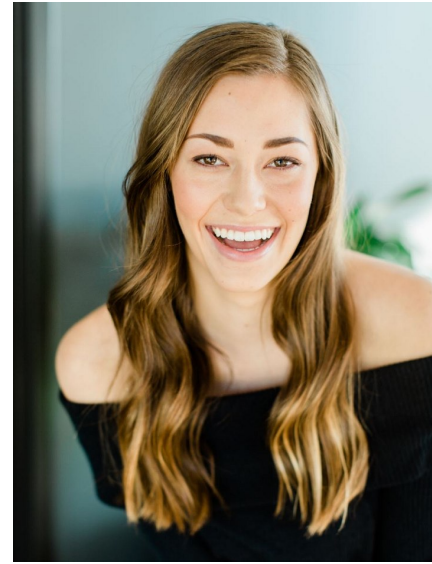

MADELINE HEYDON

WILHELMINADENVER

Height 6'0" Bust 36" Waist 28" Hips 41" Shoe 8 US Hair Brown Eyes Brown

Wilhelmina Denver
209 Kalamath Street #10
Denver, CO 80223
720-382-1512