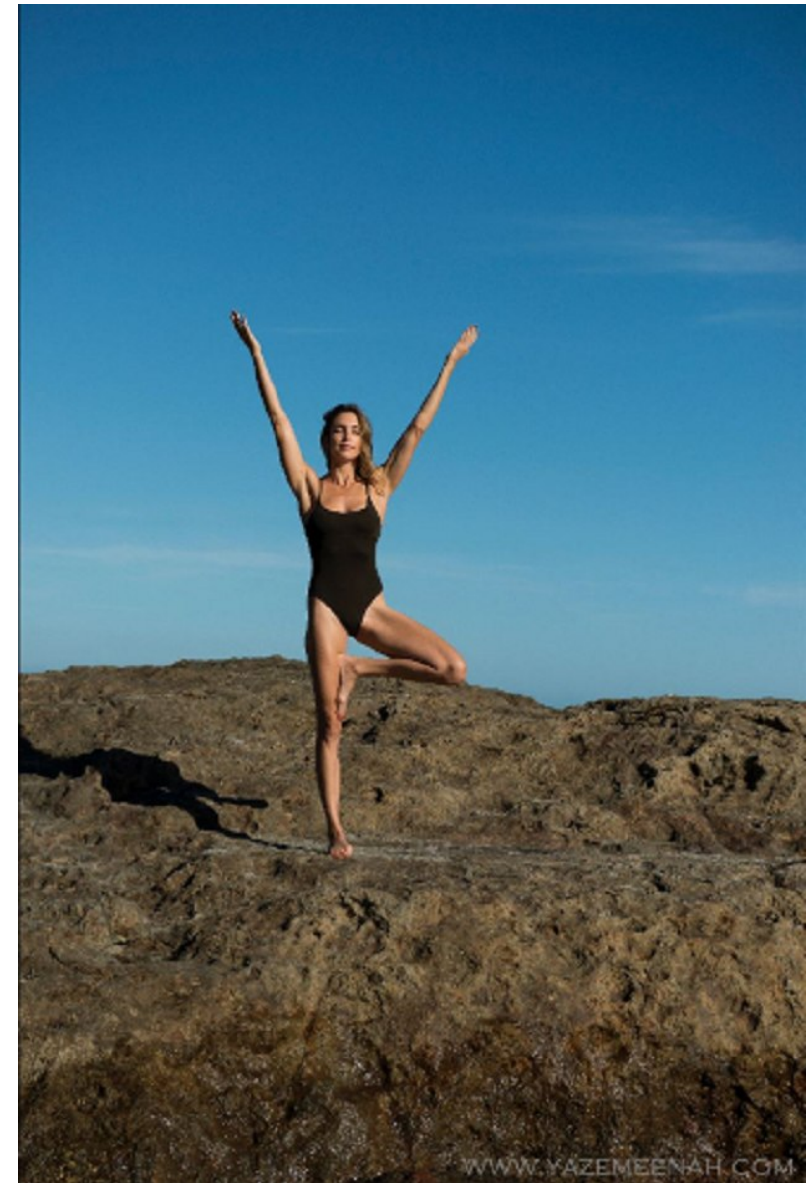

KARLEY TREACY

Height 5'8" Bust 34" Waist 25" Hips 35" Dress 2 US Shoe 8 US Hair Brown Eyes Hazel