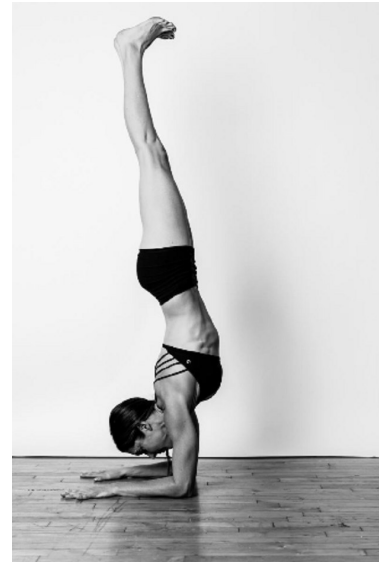

KARLEY TREACY

WILHELMINADENVER

Height 5'8" Bust 34" Waist 25" Hips 35" Dress 2 US Shoe 8 US Hair Brown
Eyes Hazel

Wilhelmina Denver
209 Kalamath Street #10
Denver, CO 80223
720-382-1512