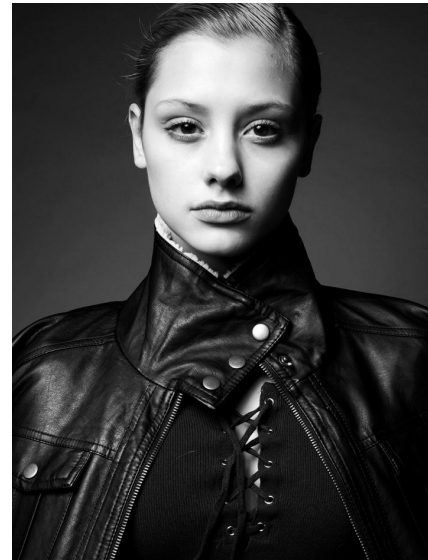

JENNA KLEWSAAT

WILHELMINADENVER

Height 5'7" Bust 34.5" Waist 24.5" Hips 36" Dress 2 US Shoe 9.5 US Hair Blonde
Eyes Brown

Wilhelmina Denver
209 Kalamath Street #10
Denver, CO 80223
720-382-1512