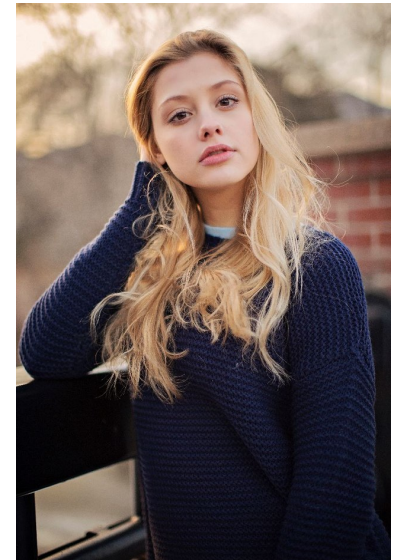

JENNA KLEWSAAT

WILHELMINADENVER

Height 5'7" Bust 34.5" Waist 24.5" Hips 36" Dress 2 US Shoe 9.5 US Hair Blonde
Eyes Brown

Wilhelmina Denver
209 Kalamath Street #10
Denver, CO 80223
720-382-1512