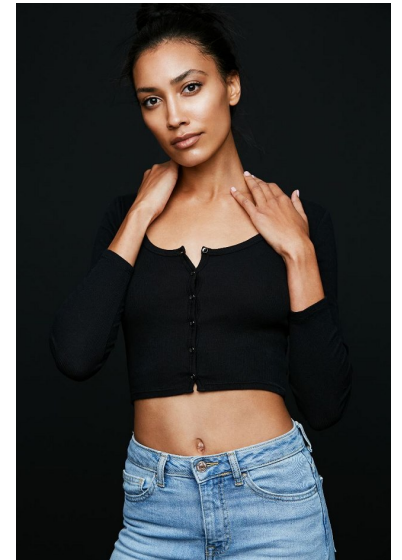

ERIN GARRITTY

WILHELMINADENVER

Height 5'8" Bust 34" A/B Waist 23" Hips 34" Dress 0 US Shoe 7.5 US Hair Black
Eyes Brown

Wilhelmina Denver
209 Kalamath Street #10
Denver, CO 80223
720-382-1512