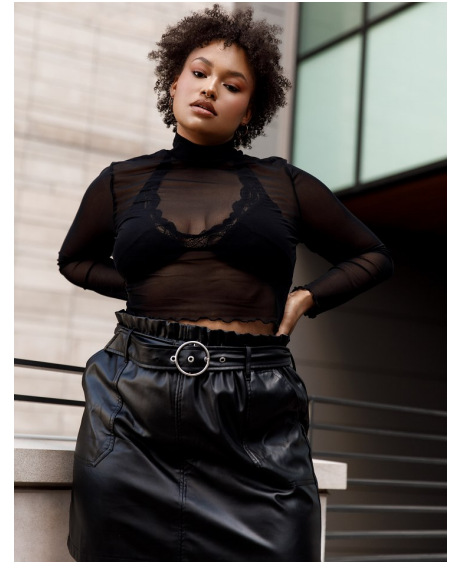

CLEOPATRA DANIELS

WILHELMINADENVER

Height 5'9.5" Bust 41" C Waist 36.5" Hips 50" Dress 16 US Shoe 10 US
Hair Black Eyes Brown

Wilhelmina Denver
209 Kalamath Street #10
Denver, CO 80223
720-382-1512