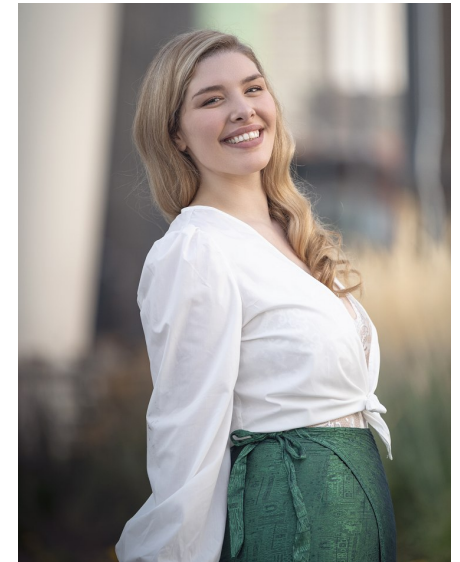

REANNA MAGRUDER

Height 5'11.5" Bust 40.5" DD Waist 34" Hips 45" Dress 12-14 US Shoe 10.5 US
Hair Dark Blonde Eyes Blue/Green

WILHELMINADENVER

Wilhelmina Denver
209 Kalamath Street #10
Denver, CO 80223
720-382-1512