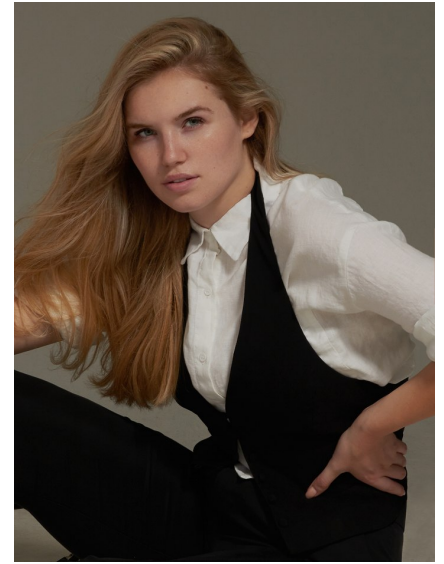

ELLIS SAYLES

**WILHELMINA**DENVER

Height 5'10.5" Bust 40" D Waist 30" Hips 44" Dress 10 US Shoe 11 US Hair Dirty  
Blonde Eyes Blue/Green

Wilhelmina Denver  
209 Kalamath Street #10  
Denver, CO 80223  
720-382-1512