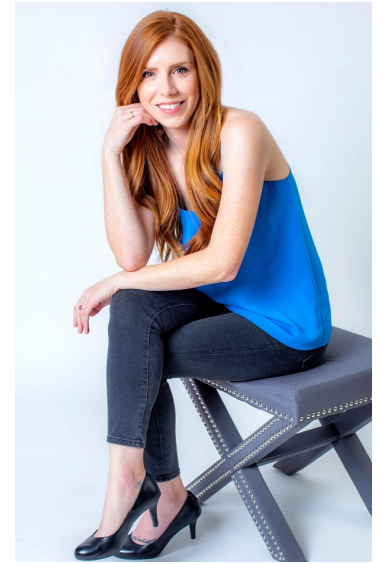

ASHLEY HILDEBRANDT

**WILHELMINA**DENVER

Height 5'3" Bust 33" B Waist 25" Hips 36" Dress 0 US Shoe 7.5 US Hair Dark Red Eyes Blue/Green

Wilhelmina Denver  
209 Kalamath Street #10  
Denver, CO 80223  
720-382-1512