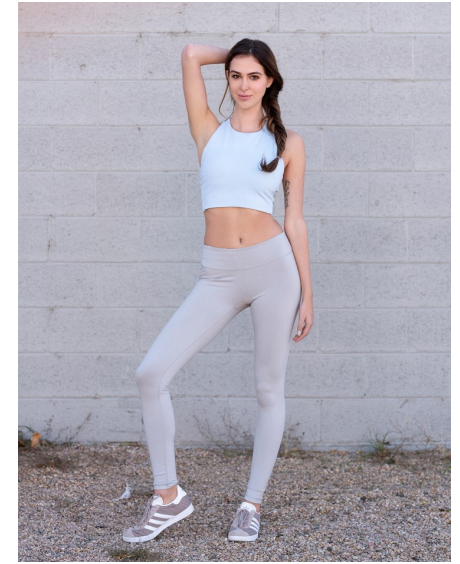

BELLA LOCICERO

WILHELMINADENVER

Height 5'10" Bust 32.5" D Waist 25.5" Hips 38" Dress 2-4 US Shoe 9 US
Hair Brown Eyes Brown

Wilhelmina Denver
209 Kalamath Street #10
Denver, CO 80223
720-382-1512