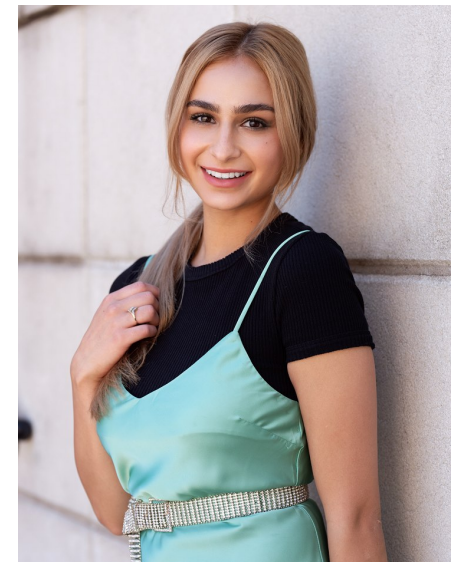

HANNAH JABBARI

Height 5'5" Bust 34" D Waist 26.5" Hips 37" Dress 2-4 US Shoe 7.5 US
Hair Blonde Eyes Brown

WILHELMINADENVER

Wilhelmina Denver
209 Kalamath Street #10
Denver, CO 80223
720-382-1512