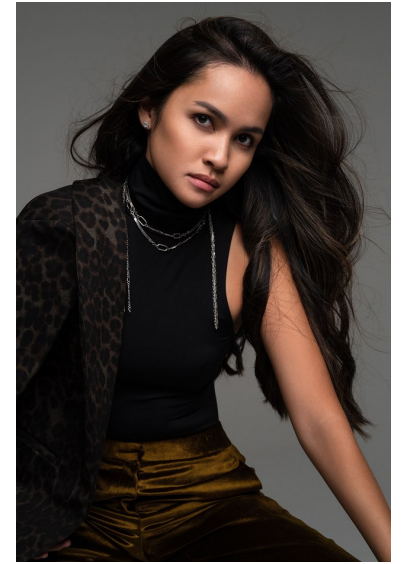

DONNA HOANG

**WILHELMINA**DENVER

Height 5'8" Bust 31.5" B Waist 26" Hips 36" Dress 4 US Shoe 8.5 US Hair Brown  
Eyes Brown

Wilhelmina Denver  
209 Kalamath Street #10  
Denver, CO 80223  
720-382-1512