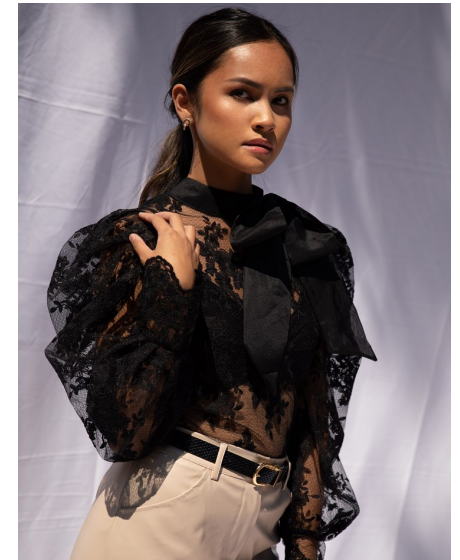

DONNA HOANG

**WILHELMINA**DENVER

Height 5'8" Bust 31.5" B Waist 26" Hips 36" Dress 4 US Shoe 8.5 US Hair Brown  
Eyes Brown

Wilhelmina Denver  
209 Kalamath Street #10  
Denver, CO 80223  
720-382-1512