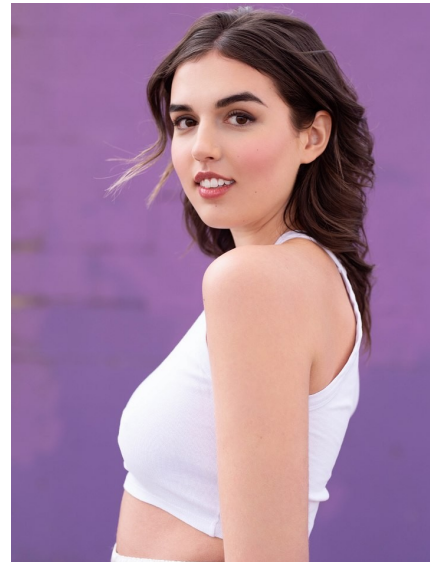

ANTONIA VELEZ

Height 5'10.5" Bust 38.5" C Waist 29.5" Hips 40.5" Dress 4-6 US Shoe 9.5 US
Hair Brown Eyes Brown

WILHELMINADENVER

Wilhelmina Denver
209 Kalamath Street #10
Denver, CO 80223
720-382-1512