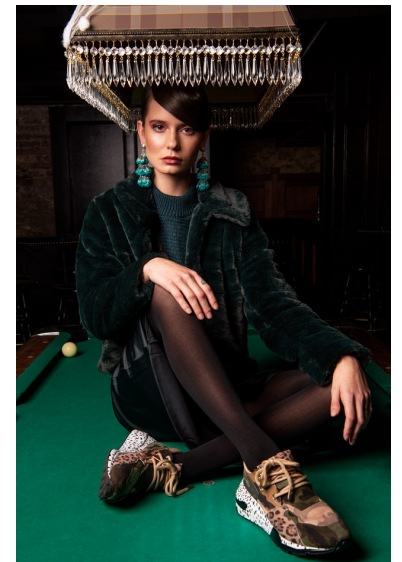

HANNAH VICINO

Height 5'6" Bust 28.5" A Waist 23" Hips 33.5" Dress 0 US Shoe 6 US Hair Brown
Eyes Brown

WILHELMINADENVER

Wilhelmina Denver
209 Kalamath Street #10
Denver, CO 80223
720-382-1512