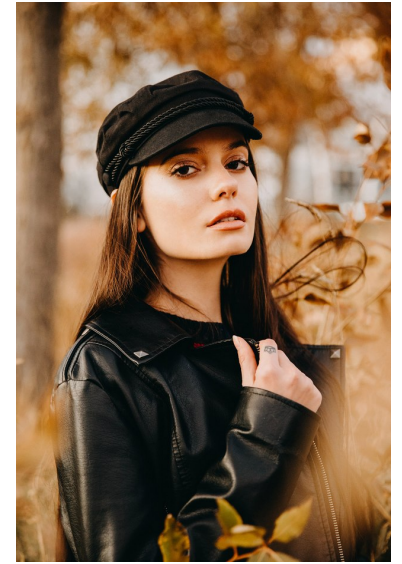

HANNAH VICINO

Height 5'6" Bust 28.5" A Waist 23" Hips 33.5" Dress 0 US Shoe 6 US Hair Brown
Eyes Brown

WILHELMINADENVER

Wilhelmina Denver
209 Kalamath Street #10
Denver, CO 80223
720-382-1512