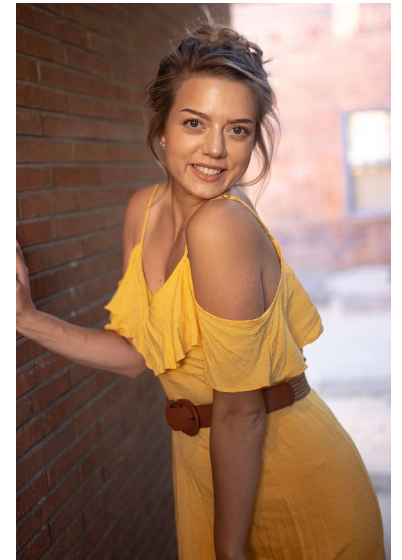

CHANDRA HILL

WILHELMINADENVER

Height 5'5.5" Bust 34" B/C Waist 27" Hips 36" Dress 4-6 US Shoe 7.5 US
Hair Blonde Eyes Blue

Wilhelmina Denver
209 Kalamath Street #10
Denver, CO 80223
720-382-1512