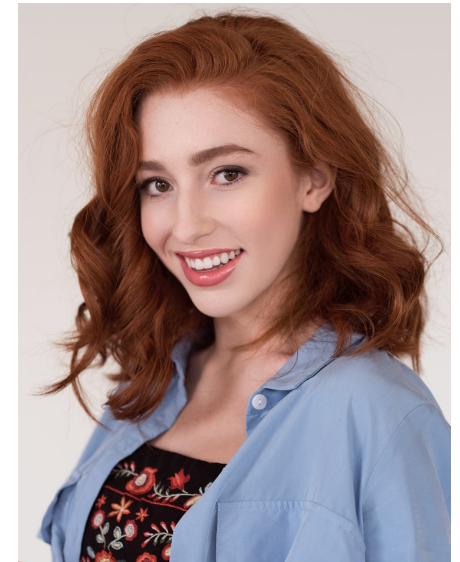

CHLOE KOUTROULIS

WILHELMINADENVER

Height 5'5.5" Bust 35" C Waist 27" Hips 39" Dress 0-2 US Shoe 8 US Hair Red
Eyes Hazel

Wilhelmina Denver
209 Kalamath Street #10
Denver, CO 80223
720-382-1512