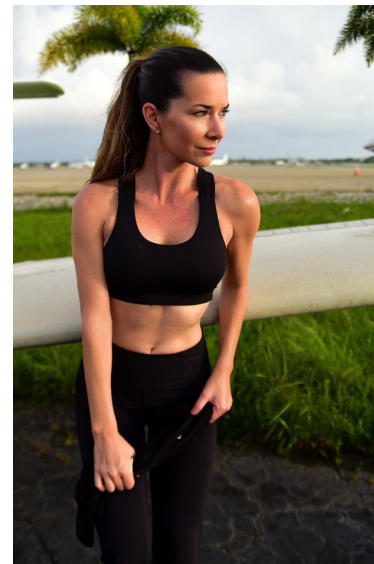

CRYSTAL RISCHER

**WILHELMINA**DENVER

Height 5'8" Bust 34" C Waist 26.5" Hips 36.5" Dress 2 US Shoe 9 US (kids)  
Hair Brown Eyes Blue/Green

Wilhelmina Denver  
209 Kalamath Street #10  
Denver, CO 80223  
720-382-1512