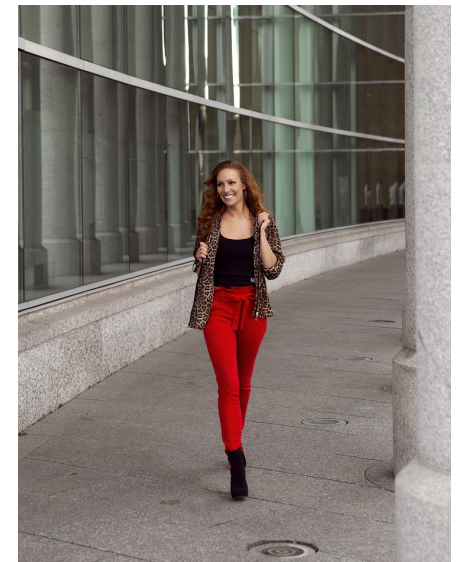

ALI STIFT

WILHELMINADENVER

Height 5'8" Bust 35" C Waist 26" Hips 36" Dress 2-4 US Shoe 7.5 US Hair Red
Eyes Brown

Wilhelmina Denver
209 Kalamath Street #10
Denver, CO 80223
720-382-1512