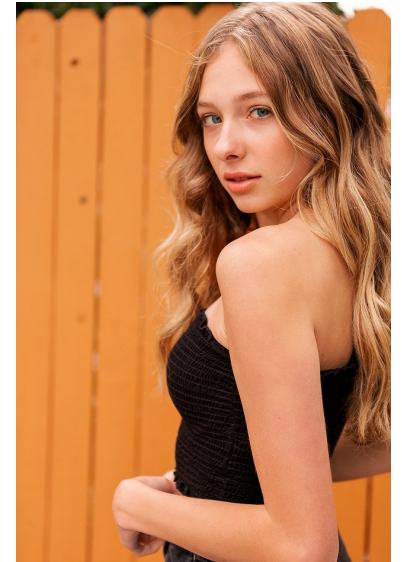

ALEX BRADY

Height 5'6" Bust 31.5" A/B Waist 26" Hips 36" Dress 0 US Shoe 8.5 US
Hair Blonde Eyes Blue/Green

WILHELMINADENVER

Wilhelmina Denver
209 Kalamath Street #10
Denver, CO 80223
720-382-1512