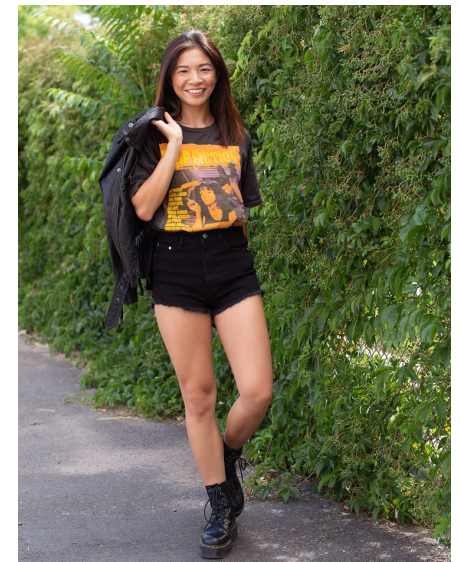

ARETHA CHUI

Height 5'3.5" Bust 34" B/C Waist 25.5" Hips 37" Dress 2-4 US Shoe 6 US
Hair Dark Brown Eyes Black

WILHELMINADENVER

Wilhelmina Denver
209 Kalamath Street #10
Denver, CO 80223
720-382-1512