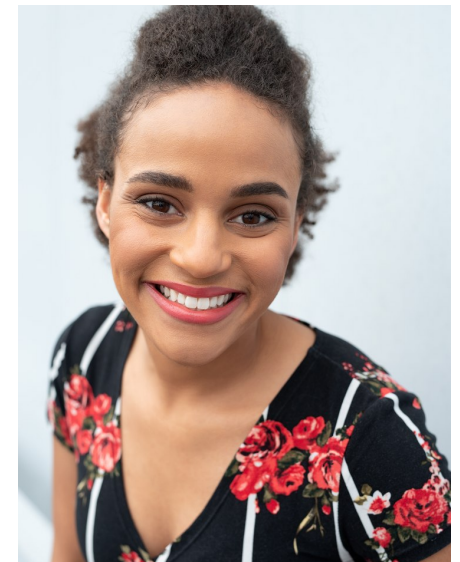

HANNAH RAY

WILHELMINADENVER

Height 5'2.5" Bust 34.5" B Waist 26" Hips 38" Dress 4 US Shoe 7.5 US
Hair Brown Eyes Brown

Wilhelmina Denver
209 Kalamath Street #10
Denver, CO 80223
720-382-1512