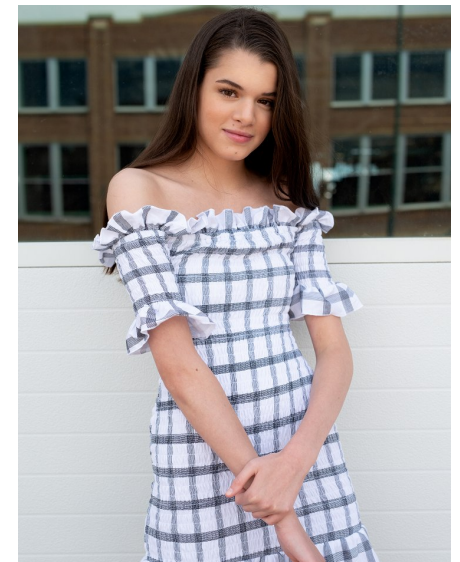

CAMILA BELTRE

WILHELMINADENVER

Height 5'5" Bust 28" A Waist 23" Hips 33" Dress 0 US Shoe 6.5 US Hair Brown
Eyes Brown

Wilhelmina Denver
209 Kalamath Street #10
Denver, CO 80223
720-382-1512