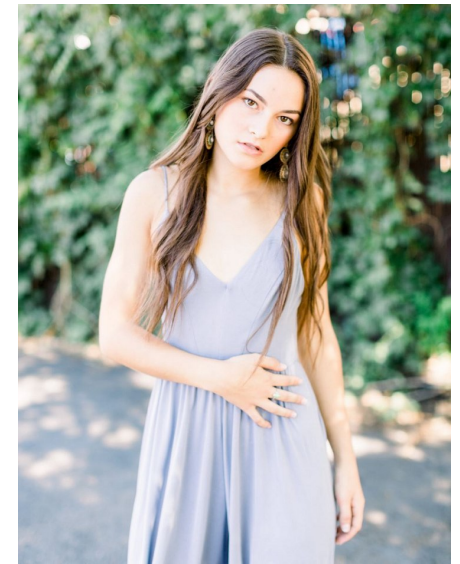

SLOANE CLARKE

Height 5'3" Bust 31" Waist 23.5" Hips 37" Dress 0 US Shoe 7.5 US Hair Brown
Eyes Brown

WILHELMINADENVER

Wilhelmina Denver
209 Kalamath Street #10
Denver, CO 80223
720-382-1512