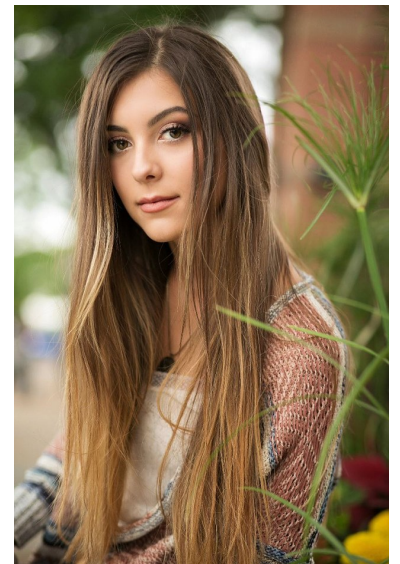

MADELEINE DOAK

**WILHELMINA**DENVER

Height 5'6" Bust 31" Waist 25" Hips 35" Shoe 7 US Hair Brown Eyes Hazel

Wilhelmina Denver  
209 Kalamath Street #10  
Denver, CO 80223  
720-382-1512