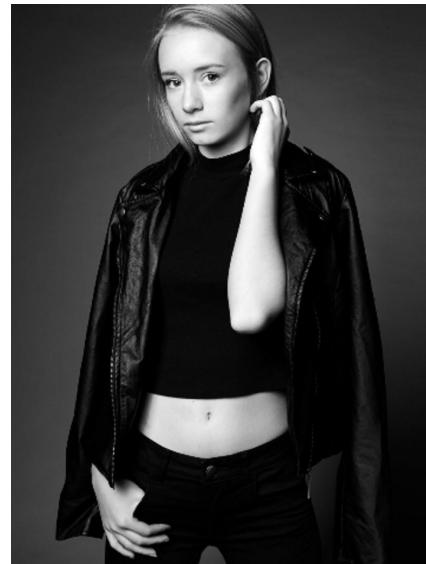

KAITLYN MAY

**WILHELMINA**DENVER

Height 5'8" Bust 32" Waist 25.5" Hips 35" Dress 2 US Shoe 9.5 US Hair Blonde  
Eyes Hazel

Wilhelmina Denver  
209 Kalamath Street #10  
Denver, CO 80223  
720-382-1512