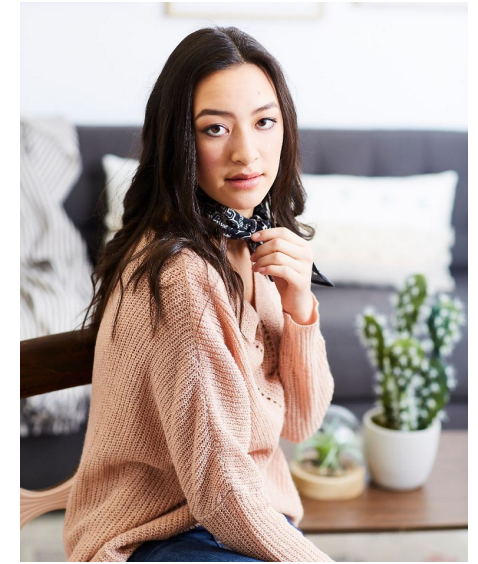

KAELA REED

WILHELMINADENVER

Height 5'6.5" Bust 32" B Waist 26" Hips 36" Dress 2 US Shoe 8 US Hair Brown
Eyes Brown

Wilhelmina Denver
209 Kalamath Street #10
Denver, CO 80223
720-382-1512