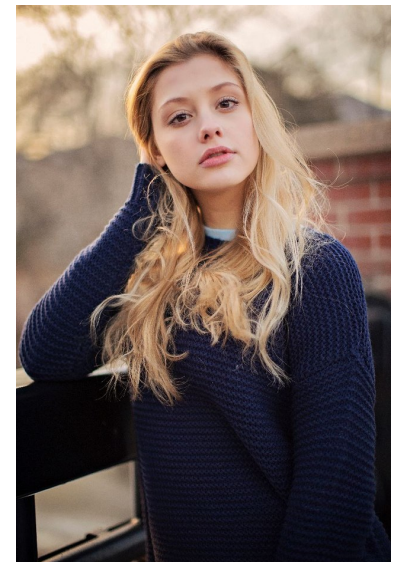

JENNA KLEWSAAT

WILHELMINADENVER

Height 5'7" Bust 34.5" Waist 24.5" Hips 36" Dress 2 US Shoe 9.5 US Hair Blonde
Eyes Brown

Wilhelmina Denver
209 Kalamath Street #10
Denver, CO 80223
720-382-1512