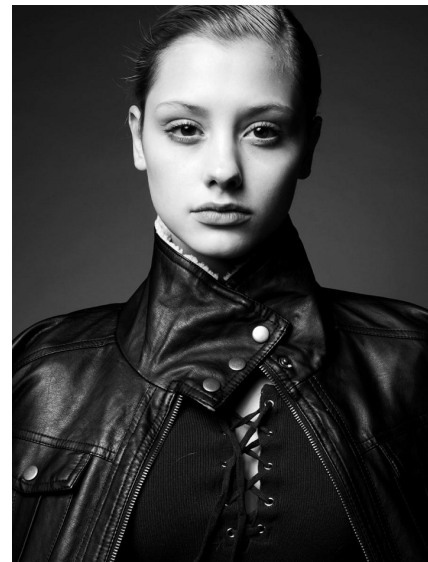

JENNA KLEWSAAT

WILHELMINADENVER

Height 5'7" Bust 34.5" Waist 24.5" Hips 36" Dress 2 US Shoe 9.5 US Hair Blonde
Eyes Brown

Wilhelmina Denver
209 Kalamath Street #10
Denver, CO 80223
720-382-1512