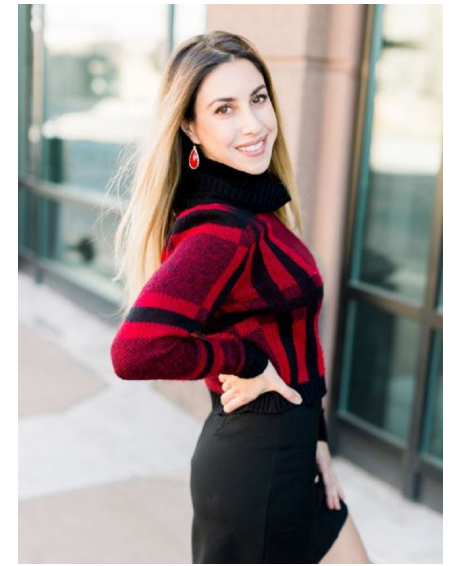

HAYLEY ROTHMUND

WILHELMINADENVER

Height 5'3.5" Bust 34" B Waist 25" Hips 35" Dress 0-2 US Shoe 7.5 US
Hair Brown Eyes Brown

Wilhelmina Denver
209 Kalamath Street #10
Denver, CO 80223
720-382-1512