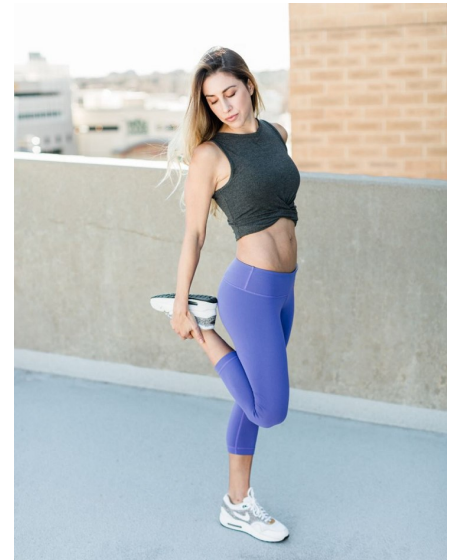

HAYLEY ROTHMUND

WILHELMINADENVER

Height 5'3.5" Bust 34" B Waist 25" Hips 35" Dress 0-2 US Shoe 7.5 US
Hair Brown Eyes Brown

Wilhelmina Denver
209 Kalamath Street #10
Denver, CO 80223
720-382-1512