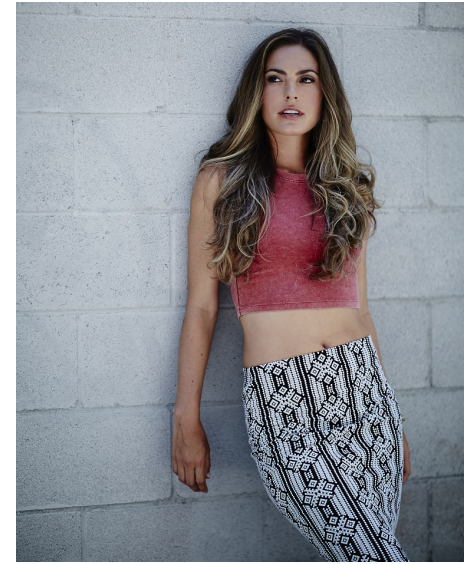

HANNAH MARSALA

WILHELMINADENVER

Height 5'7" Bust 33.5" Waist 27" Hips 37" Dress 2-4 US Shoe 8.5 US Hair Brown
Eyes Brown

Wilhelmina Denver
209 Kalamath Street #10
Denver, CO 80223
720-382-1512