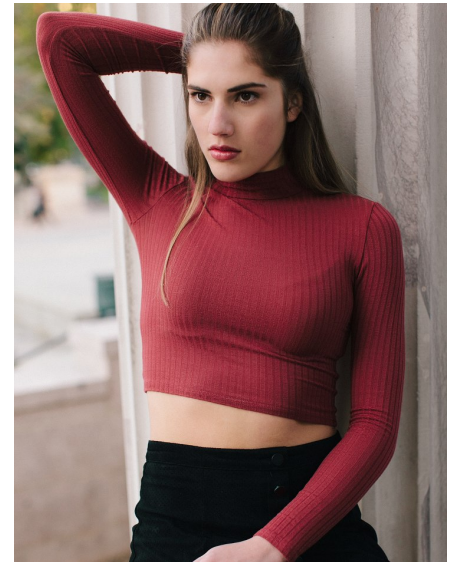

HANNAH LOVELL

WILHELMINADENVER

Height 5'6" Bust 34" Waist 28" Hips 37" Dress 2-4 US Shoe 8 US Hair Brown
Eyes Brown

Wilhelmina Denver
209 Kalamath Street #10
Denver, CO 80223
720-382-1512