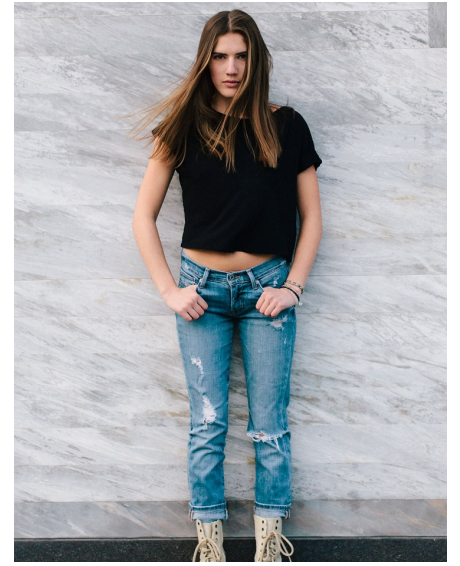

HANNAH LOVELL

WILHELMINADENVER

Height 5'6" Bust 34" Waist 28" Hips 37" Dress 2-4 US Shoe 8 US Hair Brown
Eyes Brown

Wilhelmina Denver
209 Kalamath Street #10
Denver, CO 80223
720-382-1512