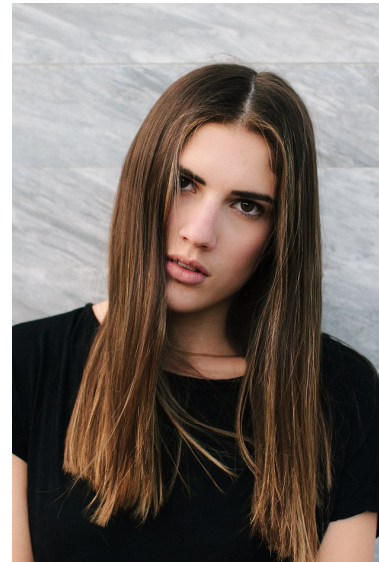

HANNAH LOVELL

WILHELMINADENVER

Height 5'6" Bust 34" Waist 28" Hips 37" Dress 2-4 US Shoe 8 US Hair Brown
Eyes Brown

Wilhelmina Denver
209 Kalamath Street #10
Denver, CO 80223
720-382-1512