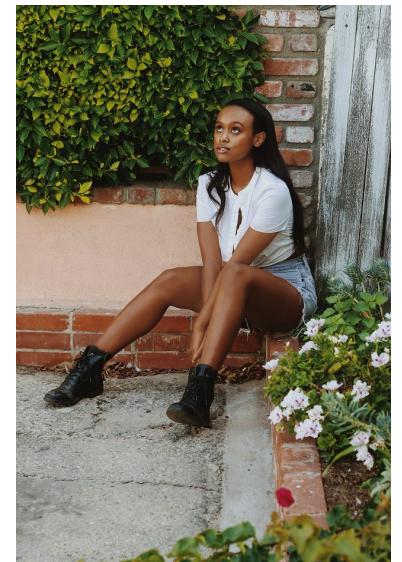

HALLETA ALEMU

WILHELMINADENVER

Height 5'5.5" Bust 34" Waist 26.5" Hips 37" Shoe 7 US Hair Black Eyes Brown

Wilhelmina Denver
209 Kalamath Street #10
Denver, CO 80223
720-382-1512