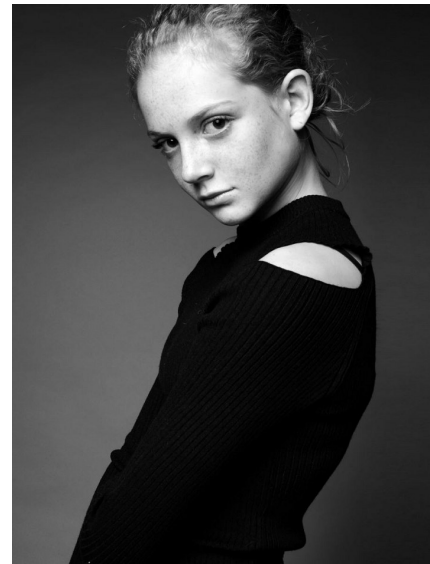

GABRIELLE SHARP

**WILHELMINA**DENVER

Height 5'8" Bust 32" Waist 26" Hips 36" Shoe 8 US Hair Blonde Eyes Brown

Wilhelmina Denver  
209 Kalamath Street #10  
Denver, CO 80223  
720-382-1512