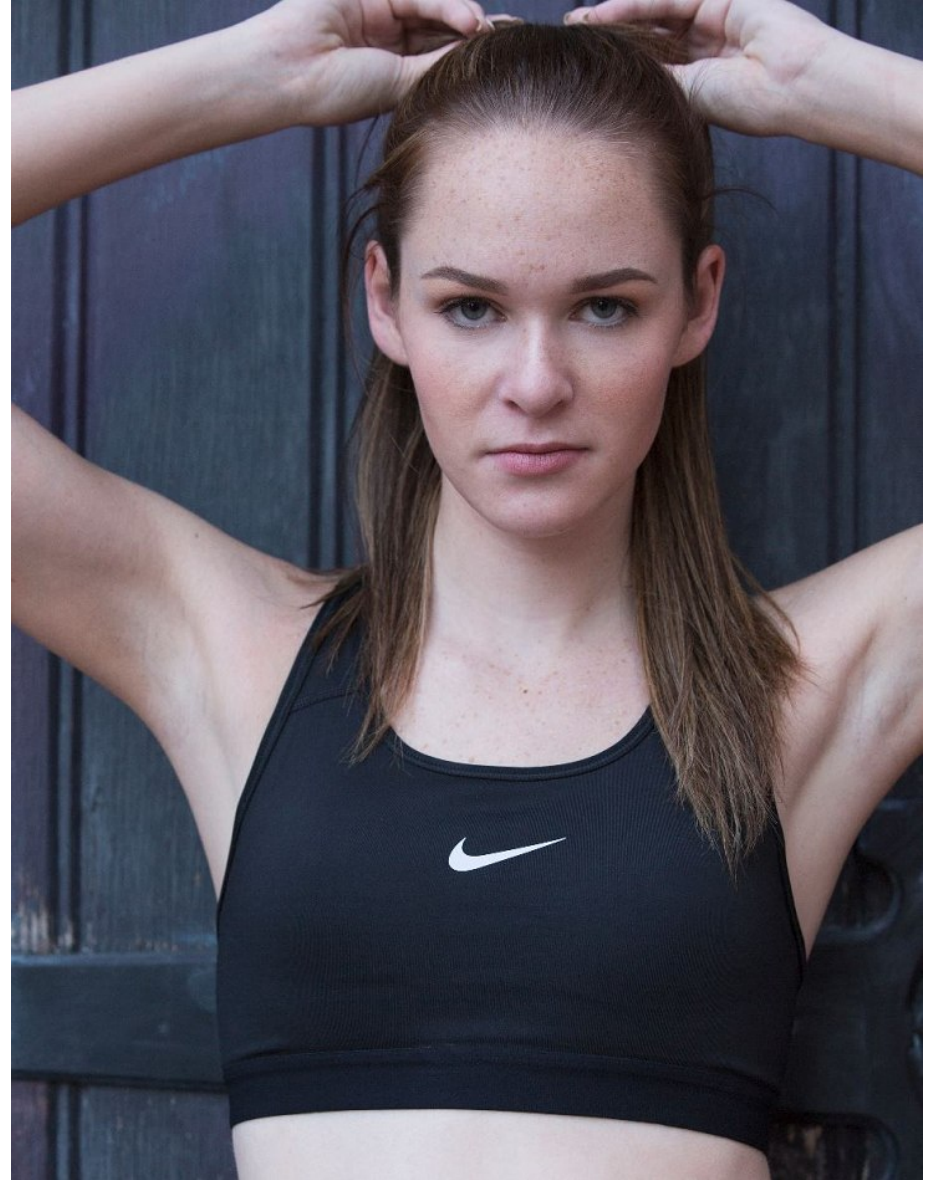

WILHELMINA DENVER

EMMA CUNNINGHAM

Height 5'11.5" Bust 33" Waist 27" Hips 40" Dress 4-6 US Shoe 9 US (kids) Hair Brown Eyes Blue/Green

EMMA CUNNINGHAM

Height 5'11.5" Bust 33" Waist 27" Hips 40" Dress 4-6 US Shoe 9 US (kids) Hair Brown Eyes Blue/Green

EMMA CUNNINGHAM

Height 5'11.5" Bust 33" Waist 27" Hips 40" Dress 4-6 US Shoe 9 US (kids) Hair Brown Eyes Blue/Green

EMMA CUNNINGHAM

Height 5'11.5" Bust 33" Waist 27" Hips 40" Dress 4-6 US Shoe 9 US (kids) Hair Brown Eyes Blue/Green