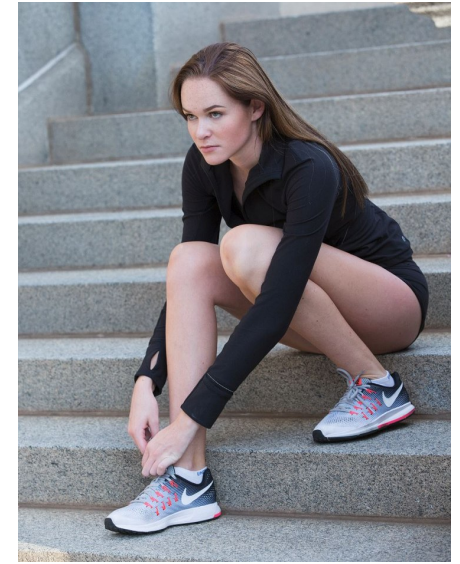

EMMA CUNNINGHAM

WILHELMINADENVER

Height 5'11.5" Bust 33" Waist 27" Hips 40" Dress 4-6 US Shoe 9 US (kids)
Hair Brown Eyes Blue/Green

Wilhelmina Denver
209 Kalamath Street #10
Denver, CO 80223
720-382-1512