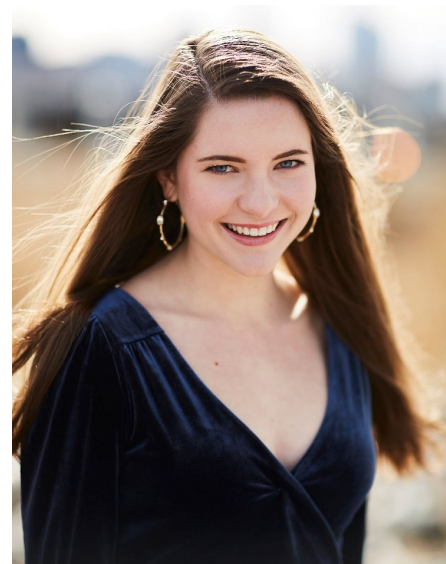

EMILY REED

WILHELMINADENVER

Height 5'7.5" Bust 34" Waist 26" Hips 36.5" Dress 4 US Shoe 9 US Hair Brown
Eyes Blue

Wilhelmina Denver
209 Kalamath Street #10
Denver, CO 80223
720-382-1512