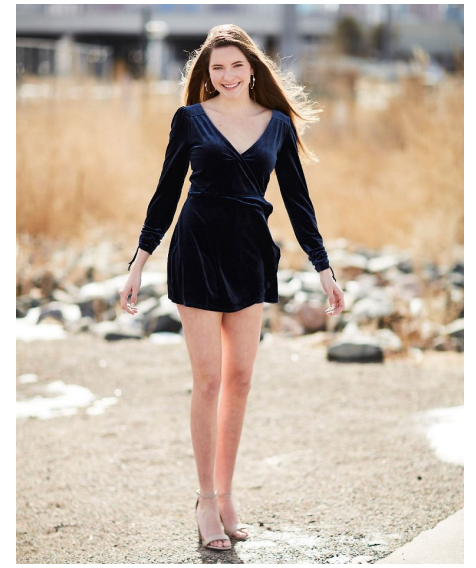

EMILY REED

WILHELMINADENVER

Height 5'7.5" Bust 34" Waist 26" Hips 36.5" Dress 4 US Shoe 9 US Hair Brown
Eyes Blue

Wilhelmina Denver
209 Kalamath Street #10
Denver, CO 80223
720-382-1512