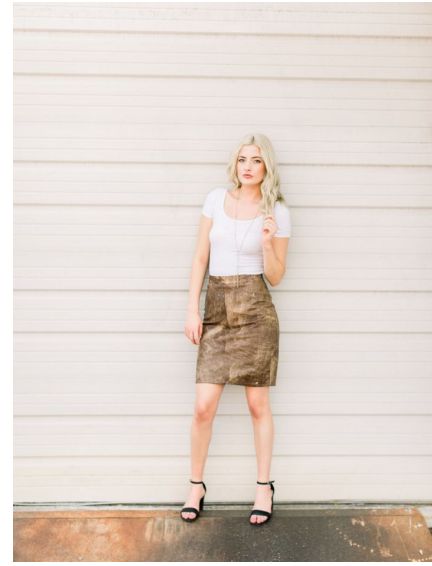

EMILY DOUGLAS

Height 5'8.5" Bust 35" Waist 28" Hips 40" Dress 6-8 US Shoe 8 US Hair Dark
Blonde Eyes Blue

WILHELMINADENVER

Wilhelmina Denver
209 Kalamath Street #10
Denver, CO 80223
720-382-1512