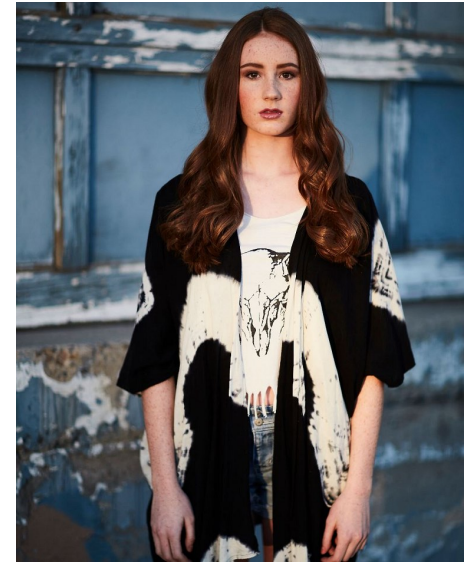

EMELYN FORSYTHE

WILHELMINADENVER

Height 5'7" Bust 33" C Waist 28" Hips 37" Dress 4-6 US Shoe 8.5 US Hair Auburn
Red Eyes Brown

Wilhelmina Denver
209 Kalamath Street #10
Denver, CO 80223
720-382-1512