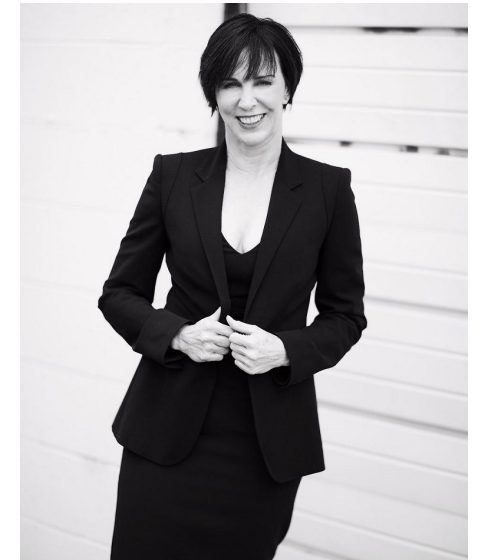

ELLA RICHER

**WILHELMINA**DENVER

Height 5'6" Bust 35.5" Waist 28" Hips 36" Dress 6 US Shoe 8 US Hair Brown  
Eyes Green

Wilhelmina Denver  
209 Kalamath Street #10  
Denver, CO 80223  
720-382-1512