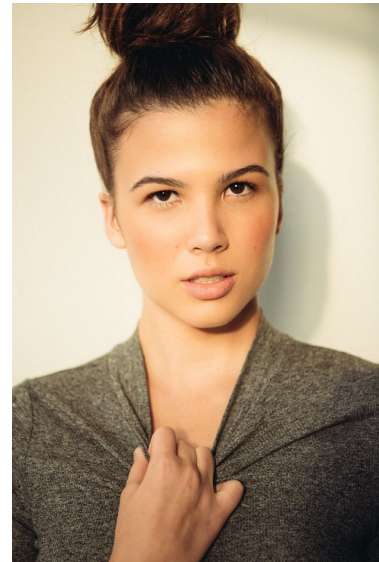

ELIZABETH MCNALLY

WILHELMINADENVER

Height 5'8" Bust 32.5" Waist 27" Hips 35" Dress 4 US Hair Dark Brown
Eyes Brown

Wilhelmina Denver
209 Kalamath Street #10
Denver, CO 80223
720-382-1512