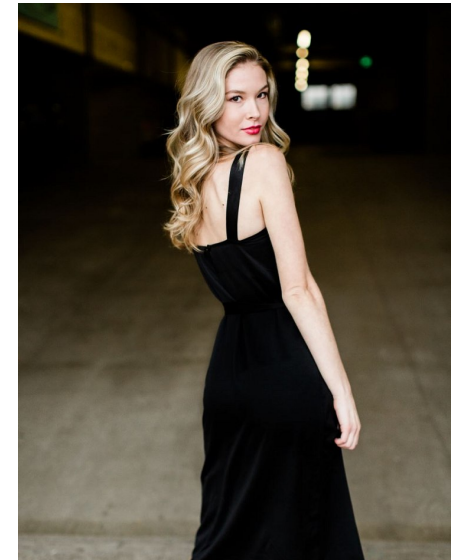

CAMI COOLEY

WILHELMINADENVER

Height 5'9" Bust 32" A Waist 25" Hips 37" Dress 2 US Shoe 8.5 US (kids)
Hair Blonde Eyes Brown

Wilhelmina Denver
209 Kalamath Street #10
Denver, CO 80223
720-382-1512