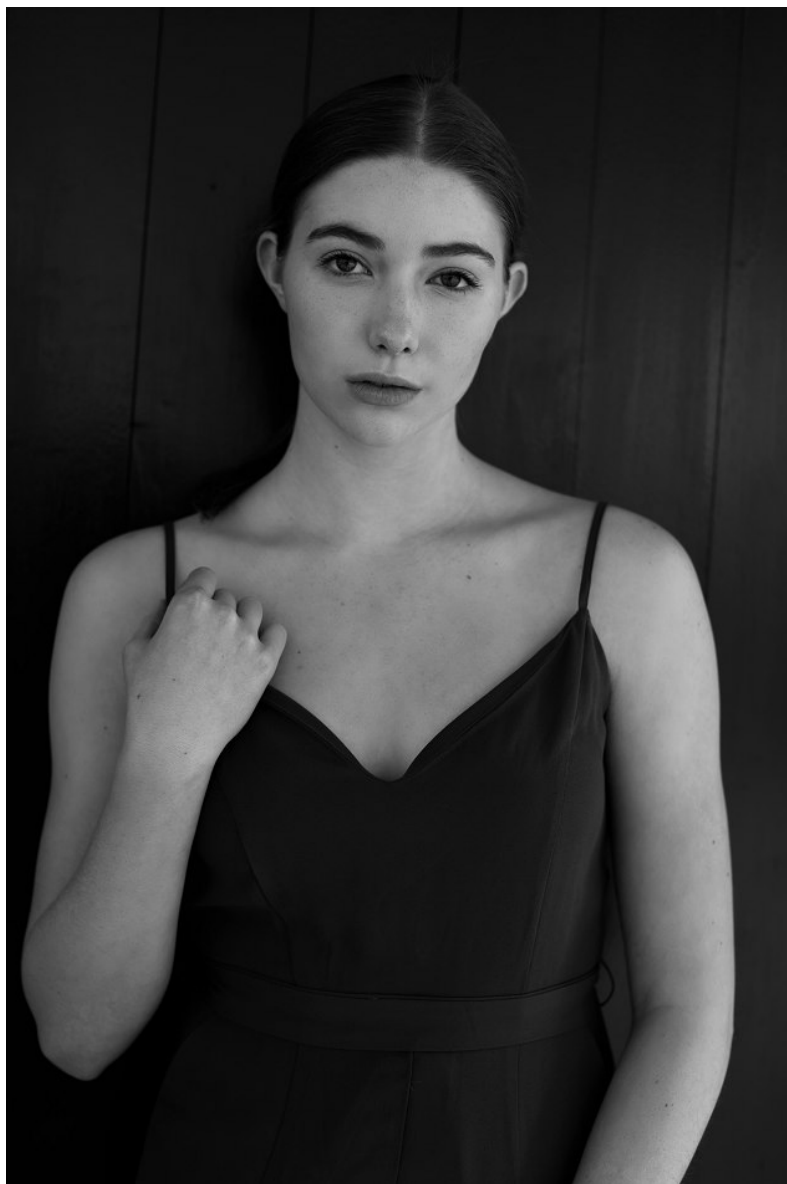

WILHELMINA DENVER

BROOKE SCHALK

Height 5'6.5" Bust 32" Waist 27" Hips 35" Dress 2-4 US Shoe 8 US Hair Dirty Blonde Eyes Hazel

BROOKE SCHALK

Height 5'6.5" Bust 32" Waist 27" Hips 35" Dress 2-4 US Shoe 8 US Hair Dirty Blonde Eyes Hazel

BROOKE SCHALK

Height 5'6.5" Bust 32" Waist 27" Hips 35" Dress 2-4 US Shoe 8 US Hair Dirty Blonde Eyes Hazel

BROOKE SCHALK

Height 5'6.5" Bust 32" Waist 27" Hips 35" Dress 2-4 US Shoe 8 US Hair Dirty Blonde Eyes Hazel

WILHELMINA DENVER

BROOKE SCHALK

Height 5'6.5" Bust 32" Waist 27" Hips 35" Dress 2-4 US Shoe 8 US Hair Dirty Blonde Eyes Hazel